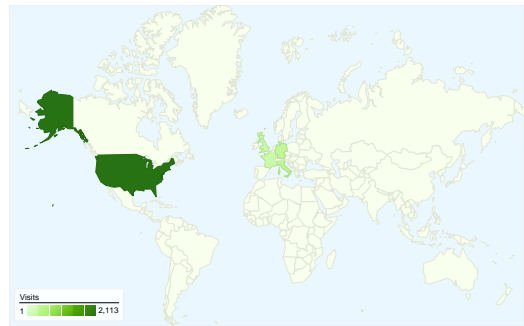

Map Overlay

Traffic Sources Overview

- **Direct Traffic**
  2,375.00 (43.12%)
- **Referring Sites**
  2,150.00 (39.03%)
- **Search Engines**
  983.00 (17.85%)

Content Overview

Pages	Pageviews	% Pageviews
/trac/tahoe-lafs	5,473	38.59%
/trac/tahoe-lafs/wiki/Doc	1,007	7.10%
/trac/tahoe-lafs/wiki/FAQ	604	4.26%
/trac/tahoe-lafs/wiki/TestGrid	362	2.55%
/trac/tahoe-	329	2.32%