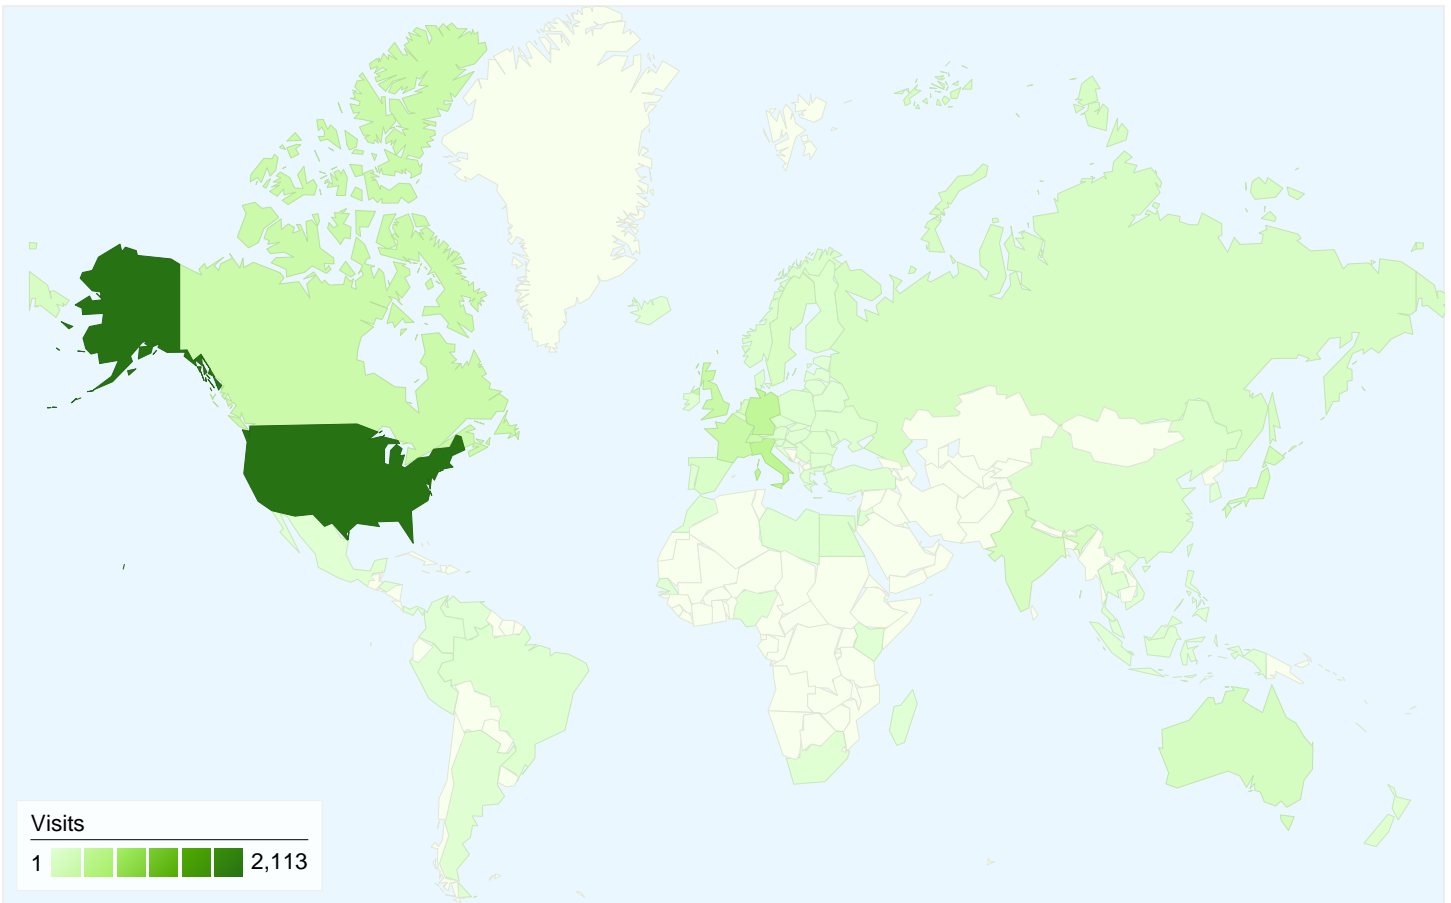

3,473 people visited this site

5,508 Visits

3,473 Absolute Unique Visitors

14,184 Pageviews

2.58 Average Pageviews

00:03:27 Time on Site

59.13% Bounce Rate

59.93% New Visits

All traffic sources sent a total of 5,508 visits

-  **43.12%** Direct Traffic
-  **39.03%** Referring Sites
-  **17.85%** Search Engines

- **Direct Traffic**
2,375.00 (43.12%)
- **Referring Sites**
2,150.00 (39.03%)
- **Search Engines**
983.00 (17.85%)

Top Traffic Sources

Sources	Visits	% visits	Keywords	Visits	% visits
(direct) ((none))	2,375	43.12%	tahoe-lafs	342	34.79%
google (organic)	976	17.72%	tahoe lafs	318	32.35%
en.wikipedia.org (referral)	304	5.52%	allmydata	74	7.53%
freshmeat.net (referral)	243	4.41%	www-tahoe-lafs.org	34	3.46%
lwn.net (referral)	185	3.36%	tahoe-lafs.	30	3.05%

5,508 visits came from 77 countries/territories

Site Usage

Country/Territory	Visits	Pages/Visit	Avg. Time on Site	% New Visits	Bounce Rate
United States	2,113	2.50	00:03:26	59.11%	58.35%
Italy	411	2.52	00:03:06	66.18%	59.37%
Germany	372	2.48	00:03:09	65.59%	66.40%
United Kingdom	287	2.14	00:02:14	67.60%	66.55%
France	267	2.48	00:02:55	56.93%	62.55%
Canada	262	2.58	00:03:13	52.29%	59.92%
Switzerland	237	4.33	00:06:25	27.43%	44.73%
Japan	170	2.89	00:03:21	62.94%	54.12%
Australia	125	2.34	00:02:21	68.80%	52.80%